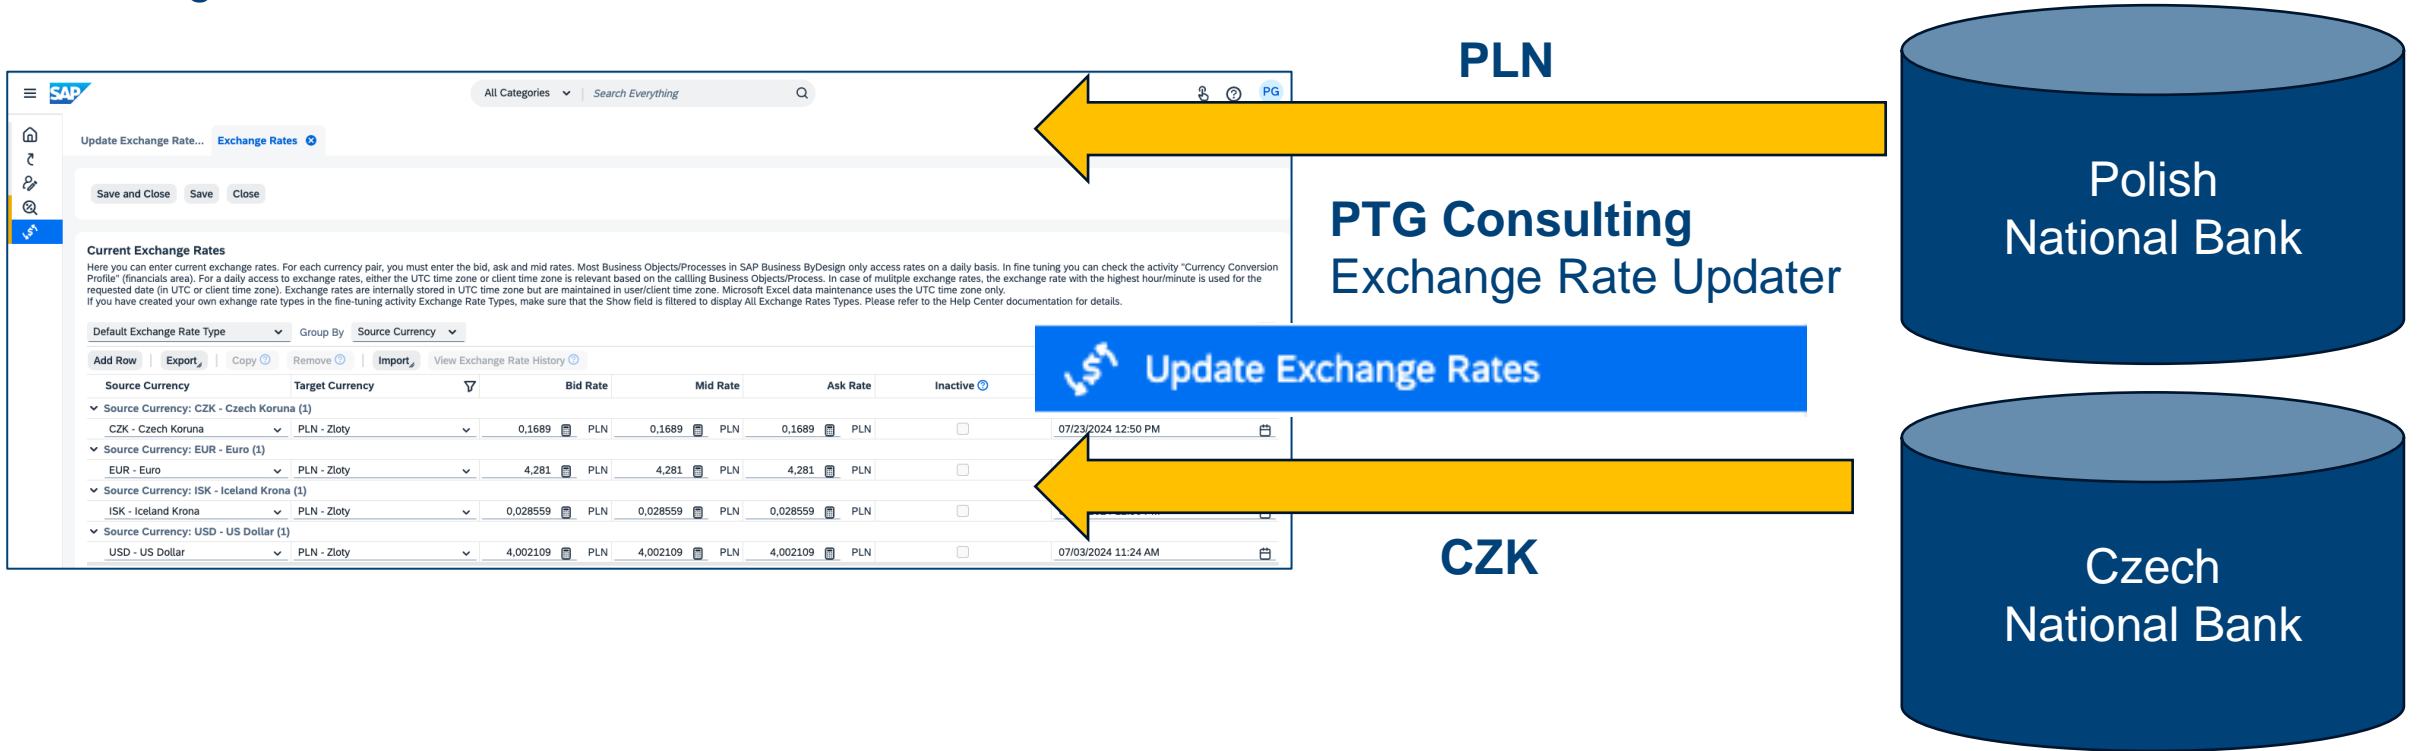

PTG Consulting AG

> Exchange Rate for Poland and Czech Republic

Process Overview

Dr. Christian Bätz
Head SAP Cloud Solutions
PTG Consulting

SAP Business ByDesign Exchange Rates

Dr. Christian Bätz

cbaetz@ptgconsulting.de